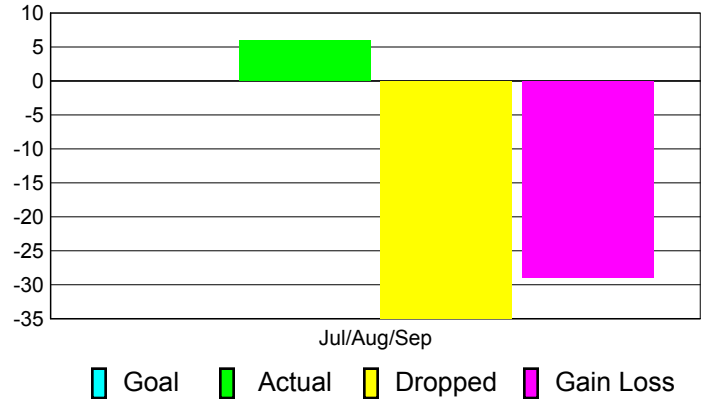

### YTD Status Quo Clubs 2011-2012

Status Quo Clubs Compared to Status Quo Members

## MEMBERSHIP

**Membership Results  
2011-2012**

**Membership  
2010-2011**

Month	Net Memb Goal	Actual New Memb	Actual Dropped Memb	Gain/Loss of Memb	Gain/Loss of Memb
Jul/Aug/Sep		6	-35	-29	-6
<b>Totals</b>		<b>6</b>	<b>-35</b>	<b>-29</b>	<b>-6</b>

### Membership Results 2011-2012

Goal, New, Dropped, Gain/Loss

### Comparison of Membership Gain/Loss

Current Year Compared to the Previous Year